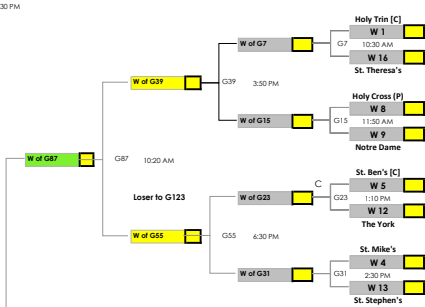

KAWARTHA CLASSIC

A Division

GYM LOCATIONS

- at TASS
- at Lakefield College
- at Holy Cross
- at Kenner
- at Wellness Centre
- at St. Peter's
- at Crestwood
- at Adam Scott
- at PACE
- at Lakefield DPS