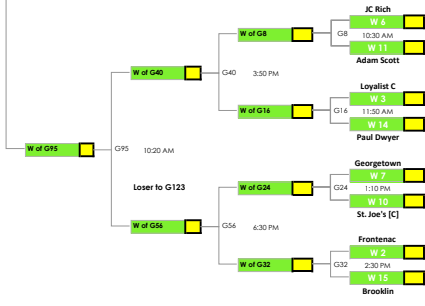

KAWARTHA CLASSIC

A Division

GYM LOCATIONS

- at TASS
- at Lakefield College
- at Holy Cross
- at Kenner
- at Wellness Centre
- at St. Peter's
- at Crestwood
- at Adam Scott
- at PACE
- at Lakefield DPS