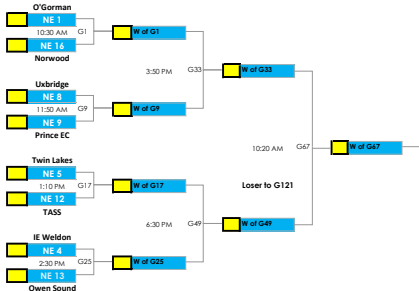

KAWARTHA CLASSIC

A Division

GYM LOCATIONS

- at TASS
- at Lakefield College
- at Holy Cross
- at Kenner
- at Wellness Centre
- at St. Peter's
- at Crestwood
- at Adam Scott
- at PACE
- at Lakefield DPS