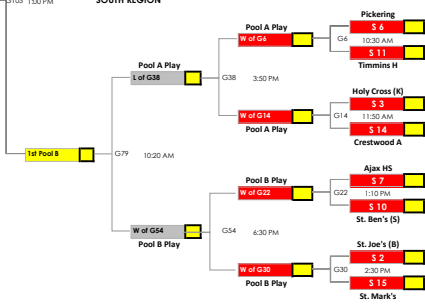

KAWARTHA CLASSIC

A Division

GYM LOCATIONS

- at TASS
- at Lakefield College
- at Holy Cross
- at Kenner
- at Wellness Centre
- at St. Peter's
- at Crestwood
- at Adam Scott
- at PACE
- at Lakefield DPS