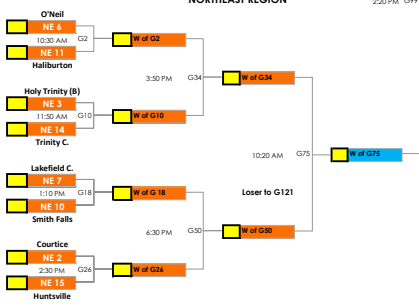

KAWARTHA CLASSIC

A Division

GYM LOCATIONS

- at TASS
- at Lakefield College
- at Holy Cross
- at Kenner
- at Wellness Centre
- at St. Peter's
- at Crestwood
- at Adam Scott
- at PACE
- at Lakefield DPS