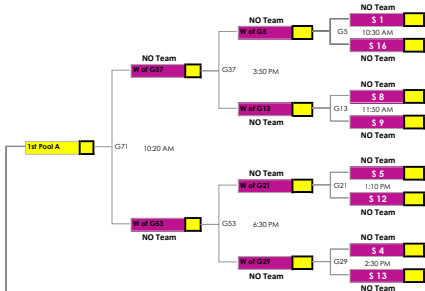

KAWARTHA CLASSIC

A Division

GYM LOCATIONS

- at TASS
- at Lakefield College
- at Holy Cross
- at Kenner
- at Wellness Centre
- at St. Peter's
- at Crestwood
- at Adam Scott
- at PACE
- at Lakefield DPS