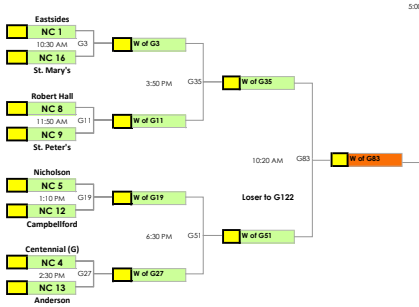

KAWARTHA CLASSIC

A Division

GYM LOCATIONS

- at TASS
- at Lakefield College
- at Holy Cross
- at Kenner
- at Wellness Centre
- at St. Peter's
- at Crestwood
- at Adam Scott
- at PACE
- at Lakefield DPS