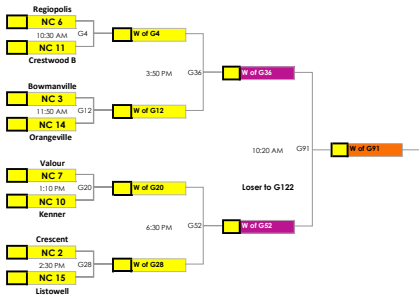

KAWARTHA CLASSIC

A Division

GYM LOCATIONS

- at TASS
- at Lakefield College
- at Holy Cross
- at Kenner
- at Wellness Centre
- at St. Peter's
- at Crestwood
- at Adam Scott
- at PACE
- at Lakefield DPS